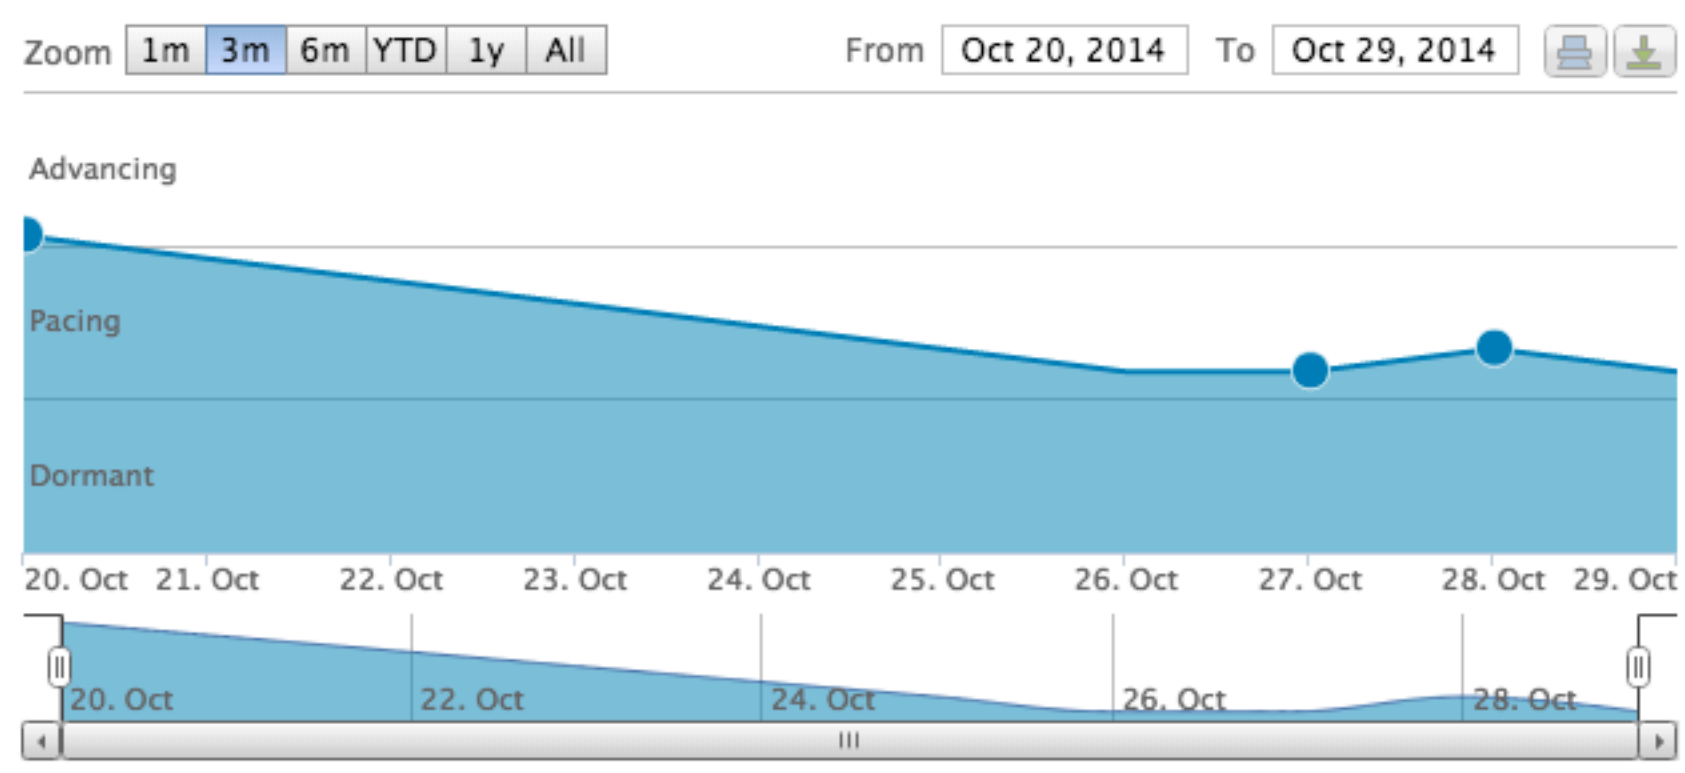

manage: half by brianhazard

Song Activity Chart

Similar songs were selected after 15 submissions.

Submit again to move the needle.

Professional ratings received **4**.

Composition ★★☆☆☆
 Production ★★☆☆☆
 Arrangement ★★☆☆☆
 Performance ★★☆☆☆
 Hit Potential ★★☆☆☆

Better ratings than **70%**.

2014-10-28:

- Acquired new fan: [redacted]@yahoo.com
- Acquired new fan: [redacted]@yahoo.it

Currently targeting 13 potential fans

Fans Acquired 2 based on 7 participants	Cost per fan \$1.16 7 participants & 2 fans	Tips \$0.00 from 0 supporters
--	--	--

Facebook Email Support

Fans Aquired

2

Time elapsed since a song was last selected on Music Xray

0d 2h 3m

Feedback